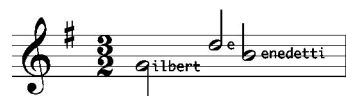

Flow Gently Sweet Afton

Words: Robert Burns

Music: Jonathan Spilman

Arr: Gilbert DeBenedetti

Musical notation for the first system (measures 1-5). The treble clef has a key signature of one sharp (F#) and a 3/4 time signature. Fingerings are indicated by numbers 1-5 above the notes. The lyrics are: "Flow gent - ly, sweet Af - ton, a - mong thy green braes, Flow gent - ly, I'll

Musical notation for the second system (measures 6-10). The treble clef has a key signature of one sharp (F#) and a 3/4 time signature. Fingerings are indicated by numbers 1-5 above the notes. The lyrics are: "sing thee a song in thy praise; My Ma - ry's a - sleep in thy

Musical notation for the third system (measures 11-15). The treble clef has a key signature of one sharp (F#) and a 3/4 time signature. Fingerings are indicated by numbers 1-5 above the notes. The lyrics are: "mur - mur - ing stream, Flow gent - ly sweet Af - ton, dis - turb not her

More sheet music at
www.gmajormusictheory.org