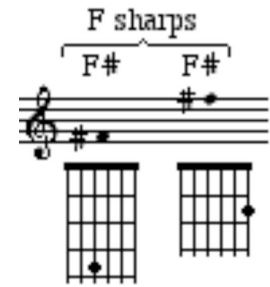

Minuet in G

Guitar Level One

Key signature says
all F's are sharp

from the notebook of
Anna Magdalena Bach

More *FREE* music at:
www.gmajormusictheory.org